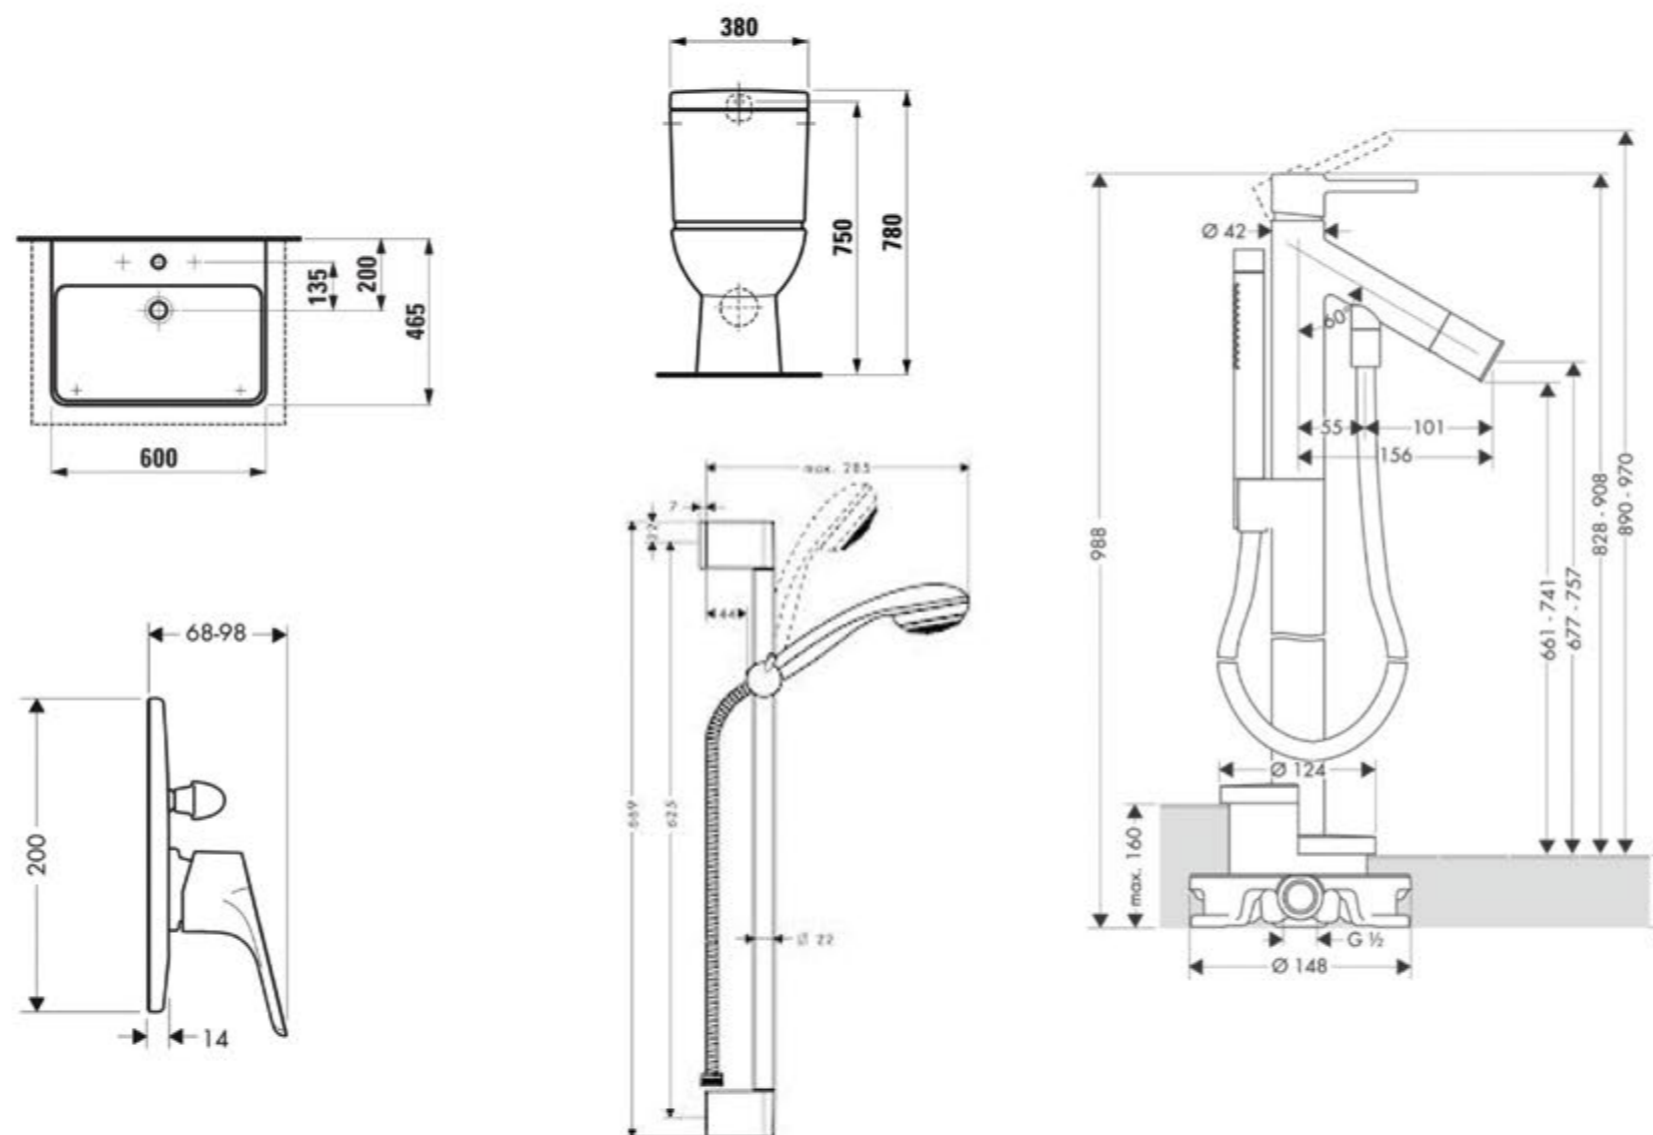

Master Bathroom

Sanitary Ware
and Tapware

SPECIFICATIONS

RÉSIDENCE DE LUXE