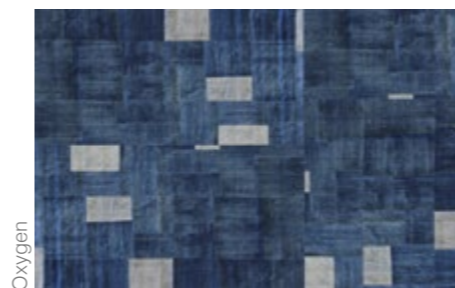

Linen basket Delicate rattan weave

Cylindrical shaped linen basket with a white rattan weave. One basket provided with lid.

TV unit Timber finish

One timber TV storage unit with 2 drawers

Area Rug Fabric patchwork