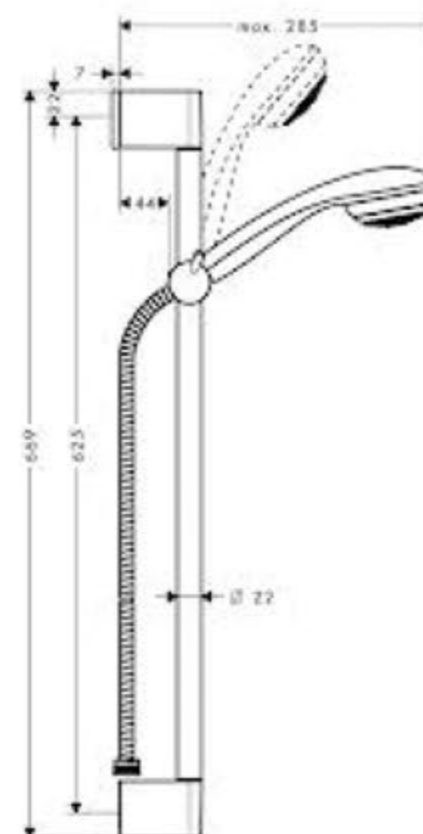

HANSGROHE
PORTER SET

HANSGROHE BASIN
MIXER

HANSGROHE SHOWER
MIXER

HANSGROHE SHOWER ARM
AND RAINSHOWER

RÉSIDENCE DE LUXE

Secondary Bathroom

Sanitary Ware
and Tapware

SPECIFICATIONS