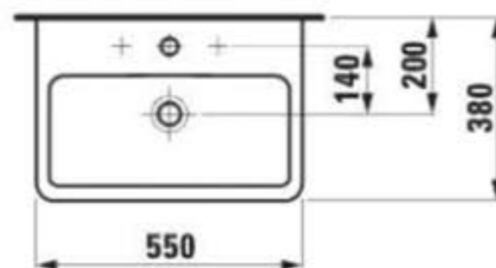

HANSGROHE
PORTER SET

HANSGROHE BASIN
MIXER

HANSGROHE SHOWER
MIXER

HANSGROHE SHOWER ARM
AND RAINSHOWER

RÉSIDENCE DE LUXE

Secondary Bathroom

Sanitary Ware
and Tapware

SPECIFICATIONS