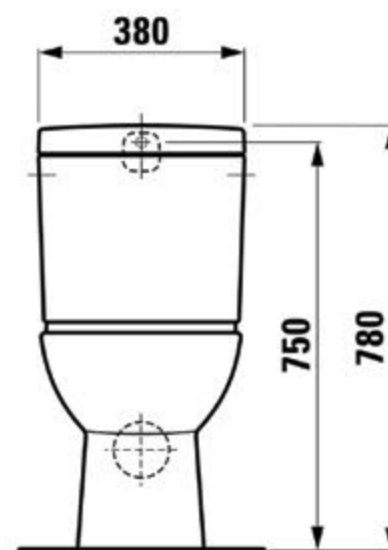

HANSGROHE
PORTER SET

HANSGROHE BASIN
MIXER

HANSGROHE SHOWER
MIXER

HANSGROHE SHOWER ARM
AND RAINSHOWER

RÉSIDENCE DE LUXE

Secondary Bathroom

Sanitary Ware
and Tapware

SPECIFICATIONS