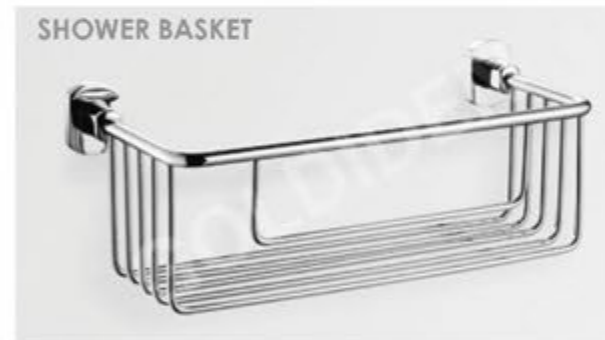

HANSGROHE
PORTER SET

HANSGROHE BASIN
MIXER

HANSGROHE SHOWER
MIXER

HANSGROHE SHOWER ARM
AND RAINSHOWER

RÉSIDENCE DE LUXE

Secondary Bathroom

Sanitary Ware
and Tapware

SPECIFICATIONS

RÉSIDENCE DE LUXE

Bathroom

Accessories Range

HOOK

SHELF TOWEL HOLDER

PAPER HOLDER

SINGLE RAIL TOWEL HOLDER

SPARE PAPER
HOLDER