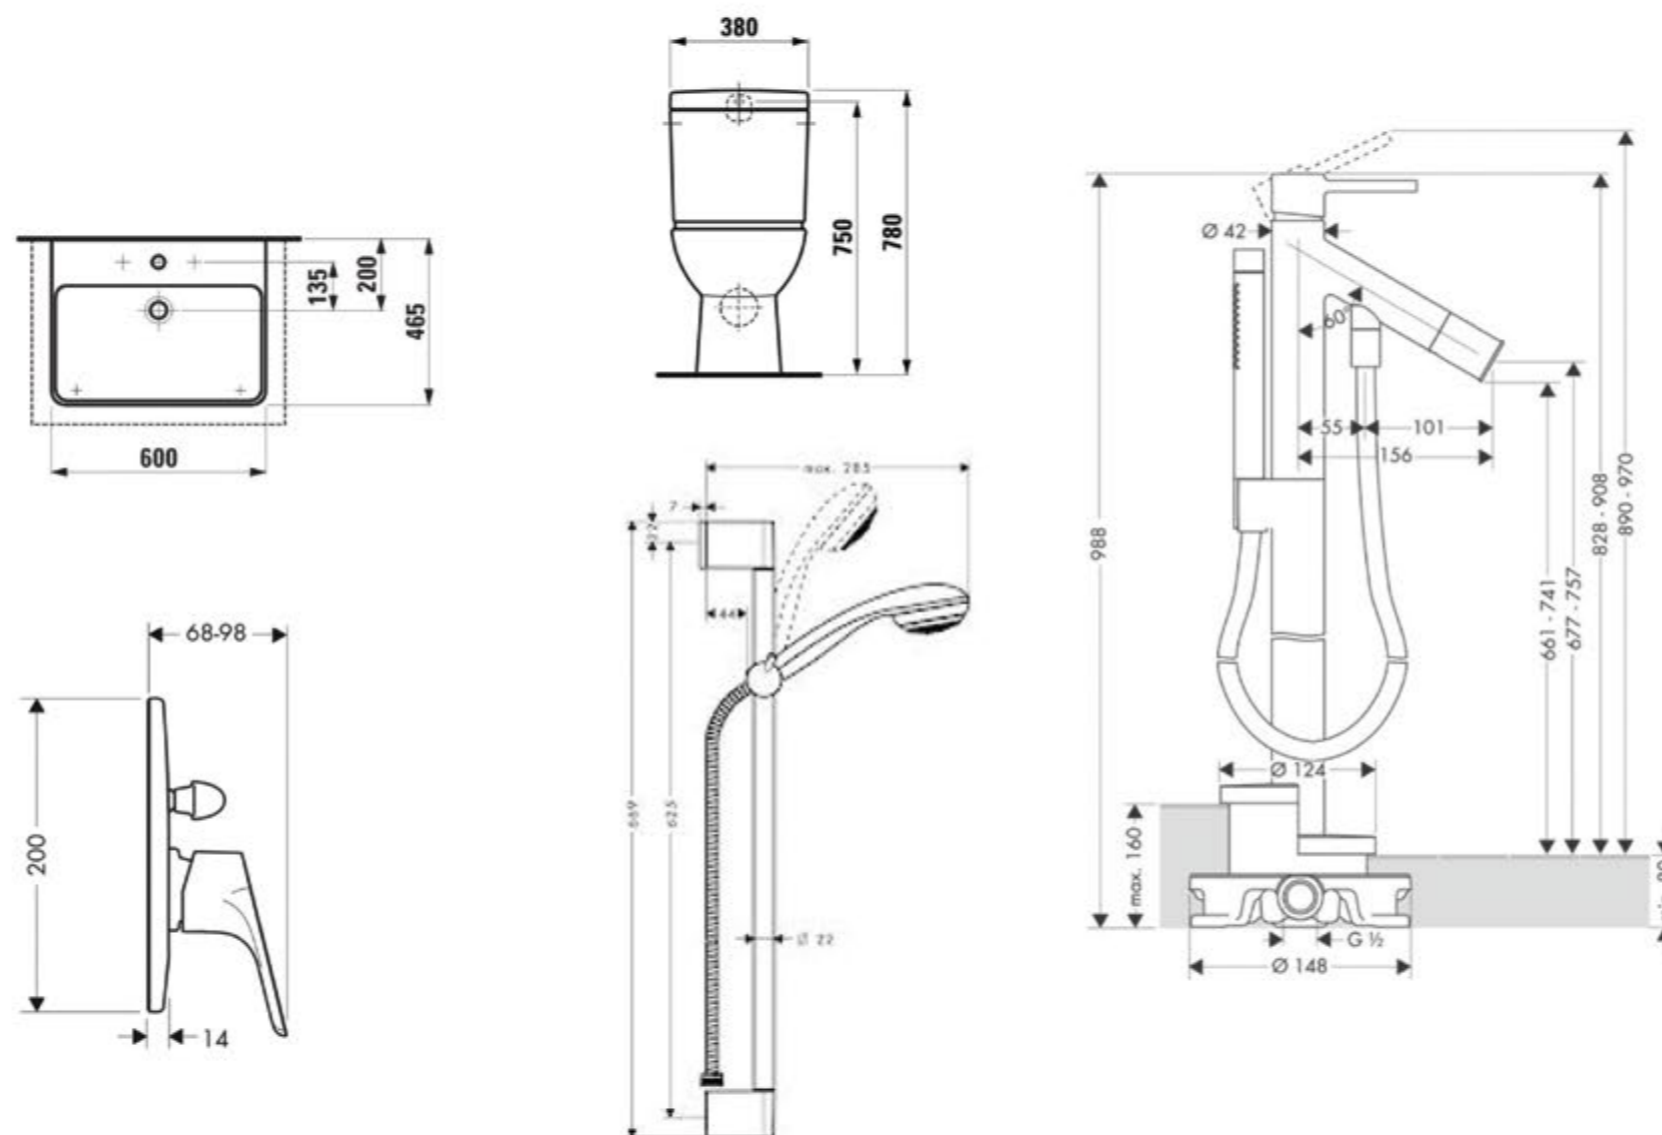

Master Bathroom

Sanitary Ware
and Tapware

SPECIFICATIONS

RÉSIDENCE DE LUXE