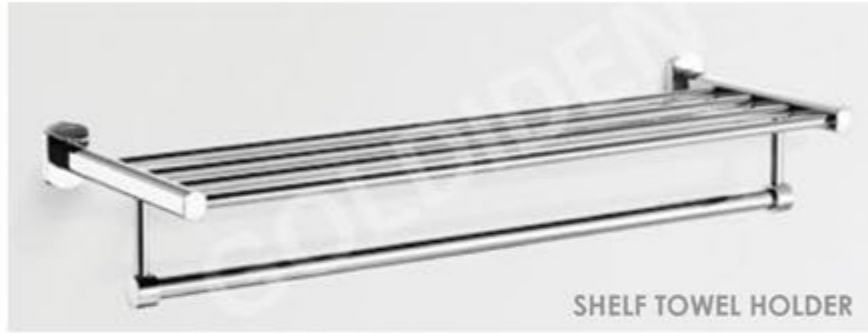

HANSGROHE SHOWER
MIXER

HANSGROHE SHOWER ARM
AND RAINSHOWER

RÉSIDENCE DE LUXE

Secondary Bathroom

Sanitary Ware
and Tapware

SPECIFICATIONS

RÉSIDENCE DE LUXE

Bathroom

Accessories Range

HOOK

SHELF TOWEL HOLDER

PAPER HOLDER

SINGLE RAIL TOWEL HOLDER

SPARE PAPER HOLDER

SHOWER BASKET

HAND TOWEL RING