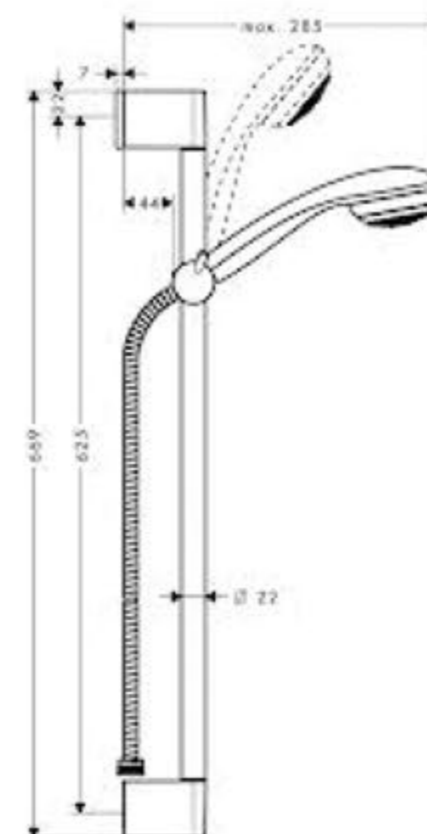

HANSGROHE SHOWER
MIXER

HANSGROHE SHOWER ARM
AND RAINSHOWER

RÉSIDENCE DE LUXE

Secondary Bathroom

Sanitary Ware
and Tapware

SPECIFICATIONS

RÉSIDENCE DE LUXE

Bathroom

Accessories Range

HOOK

SHELF TOWEL HOLDER

PAPER HOLDER

SINGLE RAIL TOWEL HOLDER

SPARE PAPER HOLDER

SHOWER BASKET

HAND TOWEL RING