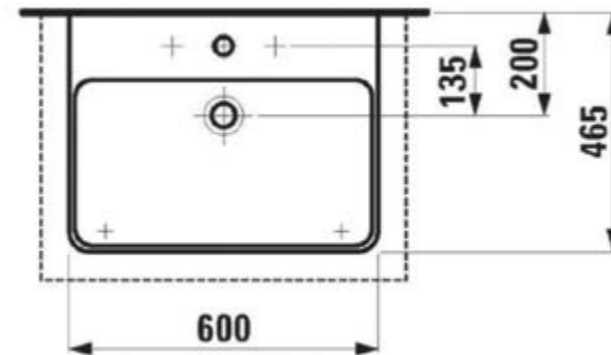

SECONDARY BATHROOM

Sanitary - Sanitaire

Premium

Wash basin set
Lavabo
Laufen Pro S 1696.3