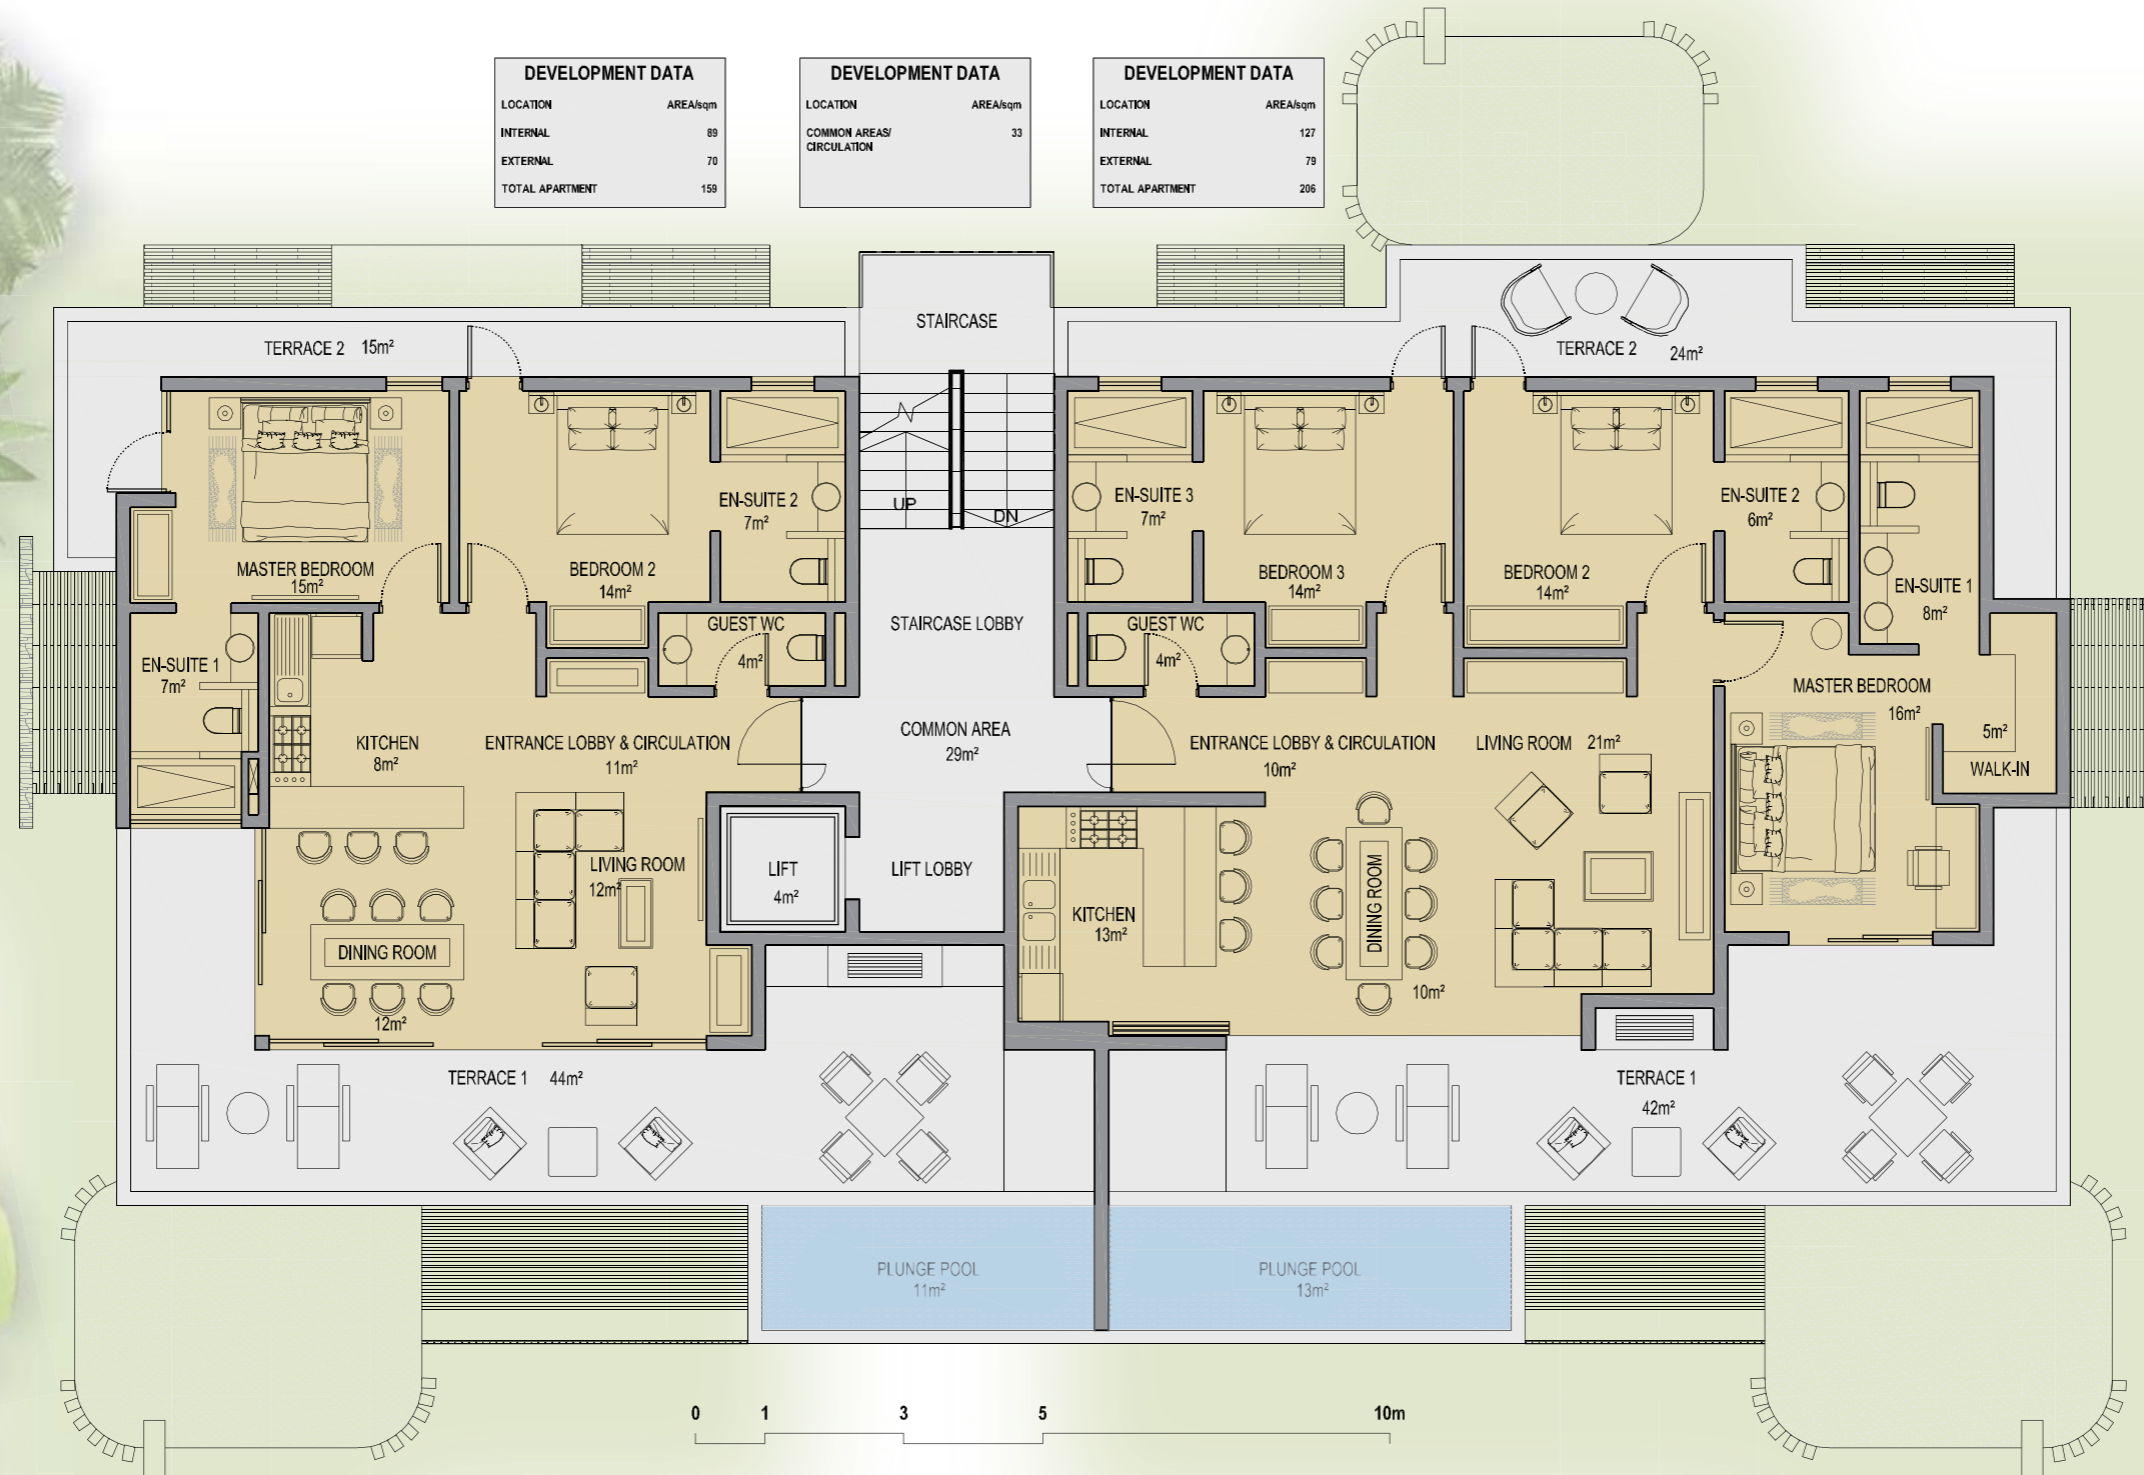

Le Parc de
MONT CHOISY
GRAND BAIE

FLOOR PLANS

Banyan Grove

BANYAN VILLA

BANYAN GROVE

GOLF CO

15

BANYAN GROVE - GROUND FLOOR

BANYAN GROVE - FIRST FLOOR

DEVELOPMENT DATA	
LOCATION	AREA/ sqm
INTERNAL	126
EXTERNAL	41
TOTAL APARTMENT	167

DEVELOPMENT DATA	
LOCATION	AREA/ sqm
COMMON AREAS/ CIRCULATION	34

DEVELOPMENT DATA	
LOCATION	AREA/ sqm
INTERNAL	194
EXTERNAL	56
TOTAL APARTMENT	250

BANYAN GROVE - SECOND FLOOR SINGLE PENTHOUSES

BANYAN GROVE - SECOND FLOOR DOUBLE PENTHOUSES

DEVELOPMENT DATA	
LOCATION	AREA/sqm
INTERNAL	89
EXTERNAL	70
TOTAL APARTMENT	159

DEVELOPMENT DATA	
LOCATION	AREA/sqm
COMMON AREAS/ CIRCULATION	33